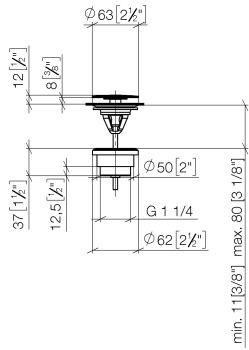

**Basin Waste without press-closing 1 1/4" - Brushed Champagne (22kt Gold)**

IMO

10 126 970

Fits: IMO, LULU, MADISON, MEM, TARA,  
CL.1, LISSÉ, VAIA, META, CYO

	Brushed Champagne (22kt Gold)	10 126 970-46
	Chrome	10 126 970-00
	Brushed Platinum	10 126 970-06
	Platinum	10 126 970-08
	Durabross (23kt Gold)	10 126 970-09
	Dark Chrome	10 126 970-19
	Light Gold	10 126 970-26
	Brushed Light Gold	10 126 970-27
	Brushed Durabross (23kt Gold)	10 126 970-28
	Matte Black	10 126 970-33
	Brushed Bronze	10 126 970-42
	Champagne (22kt Gold)	10 126 970-47
	Brushed Chrome	10 126 970-93
	Brushed Dark Platinum	10 126 970-99

Basin Waste without press-closing 1 1/4" - Brushed Champagne (22kt Gold)

---

IMO

10 126 970

Only suitable for sinks without an overflow.

10 126 970

mm [inches]

10 126 970